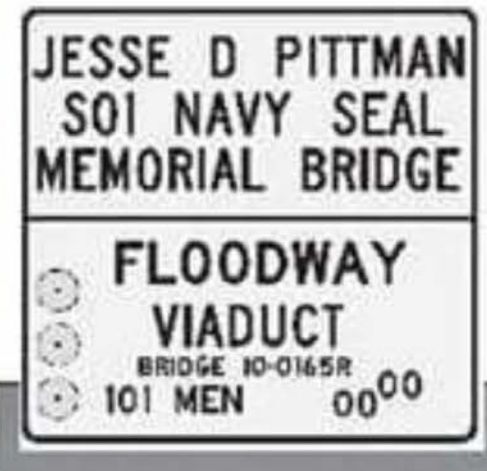

Ida Pittman added 2 new photos.

4 hrs ·

We are pleased to announce there will be a dedication ceremony for the Jesse Pittman Memorial Bridge NOVEMBER 3, 2016 at 11:00 the location is North end of the new bypass on HWY 101 Willits, CA It will be our honor to have you attend this event.