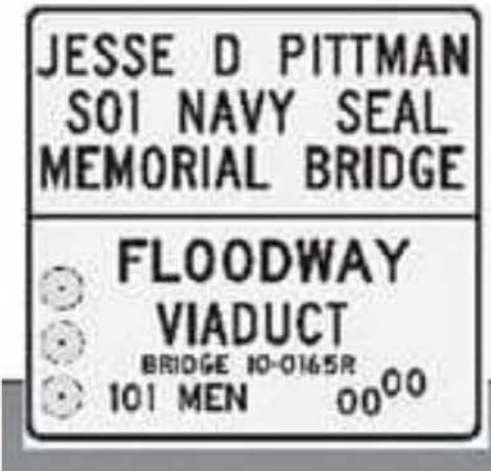

**Ida Pittman** added 2 new photos.

4 hrs ·

We are pleased to announce there will be a dedication ceremony for the Jesse Pittman Memorial Bridge NOVEMBER 3, 2016 at 11:00 the location is North end of the new bypass on HWY 101 Willits, CA It will be our honor to have you attend this event.